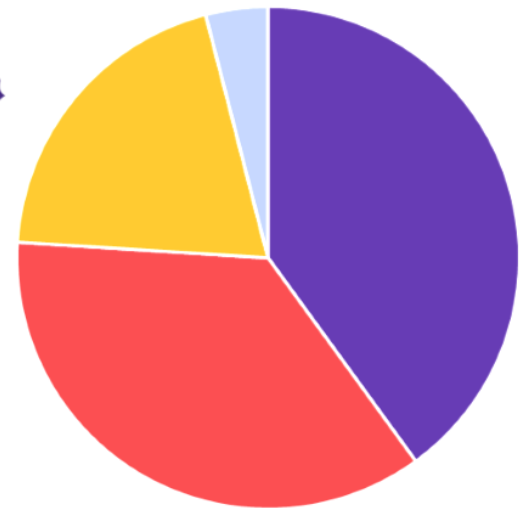

YOUR
SCHOOL
LOTTERY

**SUPPORT
OUR LOTTERY
TODAY**

**£1 per
week**

**Weekly
cash prizes**

**£25,000
jackpot**

Splitting the £1.00

How it works...

It's simple—choose 6 numbers between 0-9 and if they match the weekly lottery draw, you win great prizes. One of our players will win a cash prize every week, maybe even the £25k jackpot! Tickets cost just £1 per week and the proceeds are donated to Padnell Infants School

Every Saturday at 8pm the numbers are drawn and posted online. Winners are notified by email and winnings paid into the account of your choice.

The easiest way to join our lottery is online by direct debit or debit card.

It's so easy to join and will make a real difference to Padnell Infants School

- **40p** goes to our school
- **36p** goes to cash prizes
- **20p** goes to admin costs
- **4p** goes to VAT

The Maths... 100 tickets sold a week means

= £30 weekly cash prize

= £2,080 a year for our school